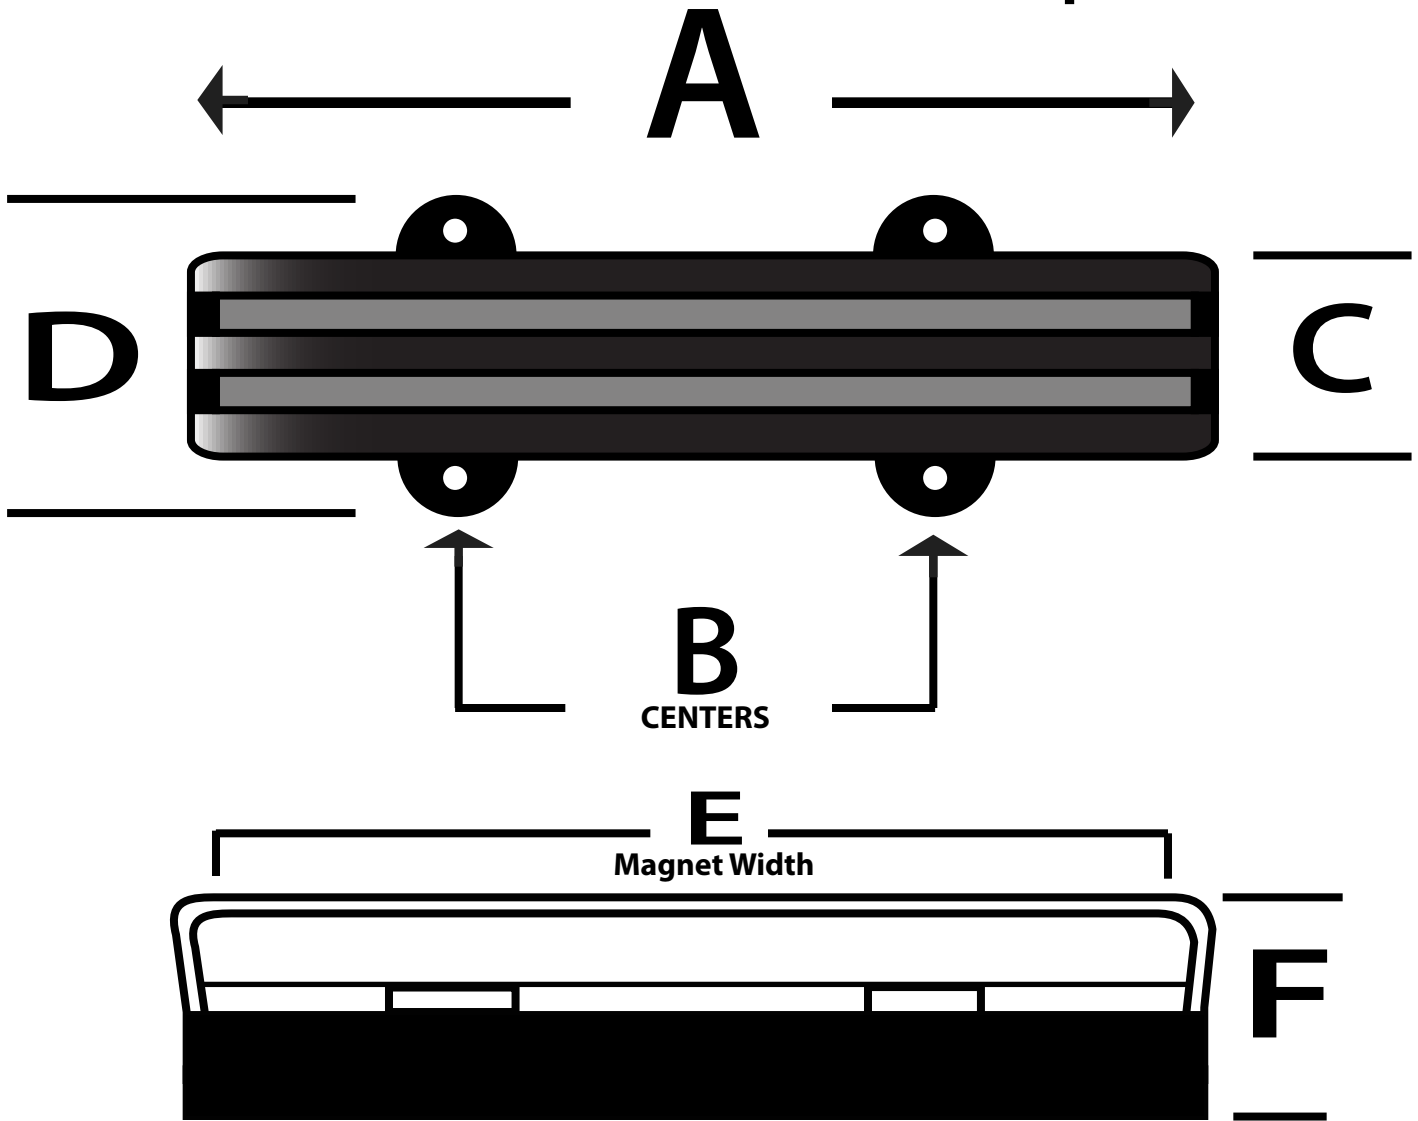

Lace Alunitone Aluma J Size Specs

Position	A	B	C	D	E	F
NECK	3.605"	1.53"	0.70"	1.105"	3.20"	1.0"
BRIDGE	3.715"	1.53"	0.70"	1.105"	3.20"	0.970"

Property of Lace Music Products
 ©2015 All Rights Reserved