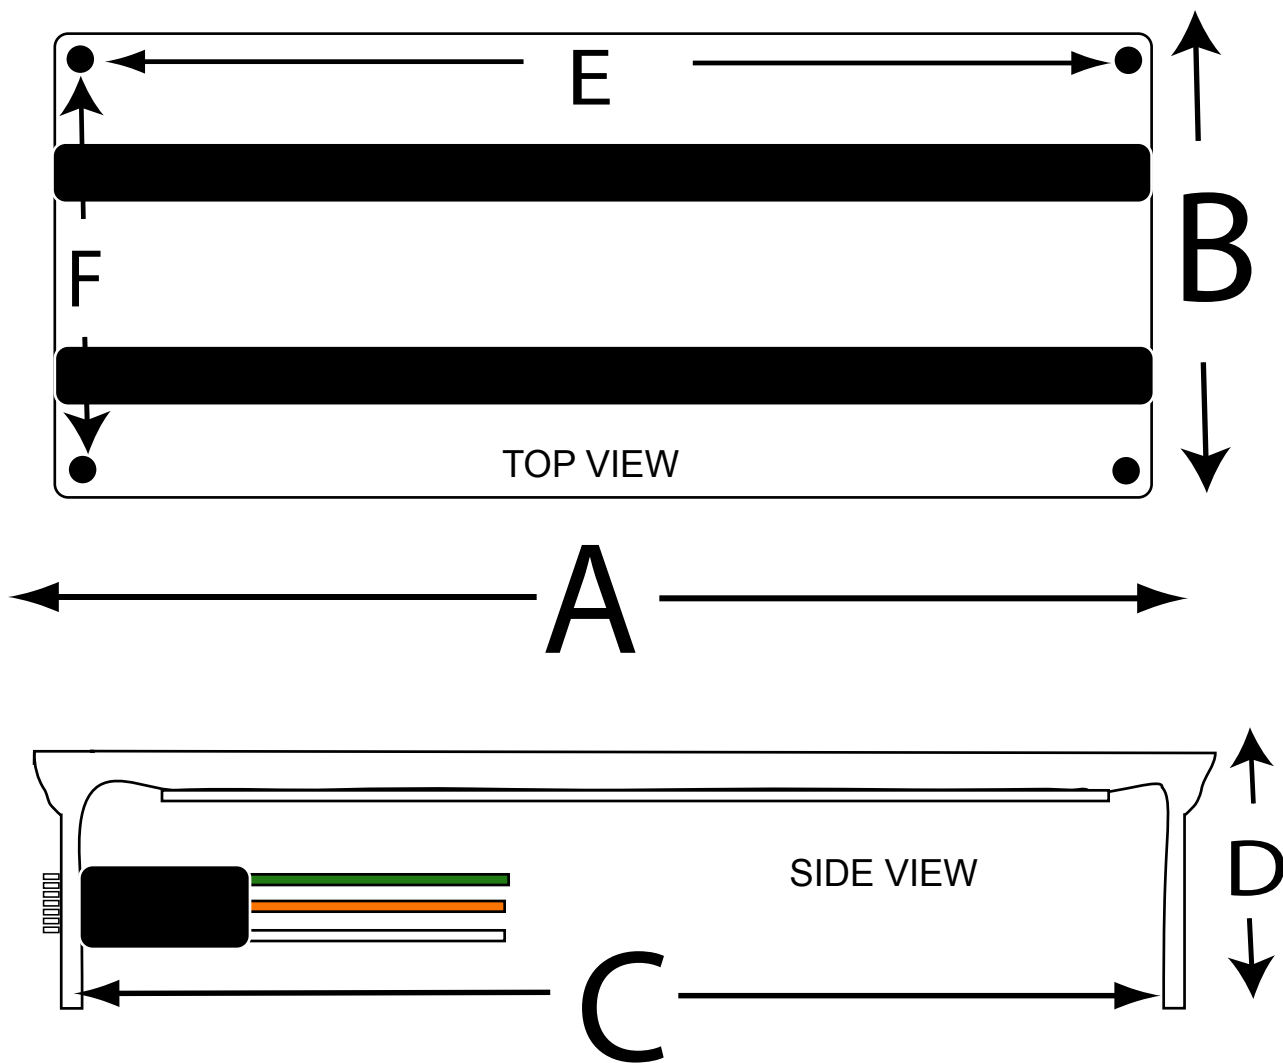

ALUMITONE™ BASSBAR™/TONEBAR™ SIZE SPECS

	3.5	4.0	4.5
A	3.5"	4.0"	4.5"
B	1.5"	1.5"	1.5"
C	3.3"	3.8"	4.3"
D	0.88"	0.88"	0.88"
E	2.8"	3.3"	3.8"
F	1.2"	1.2"	1.2"

Measurements for E and F are from Center of hole to Center of hole