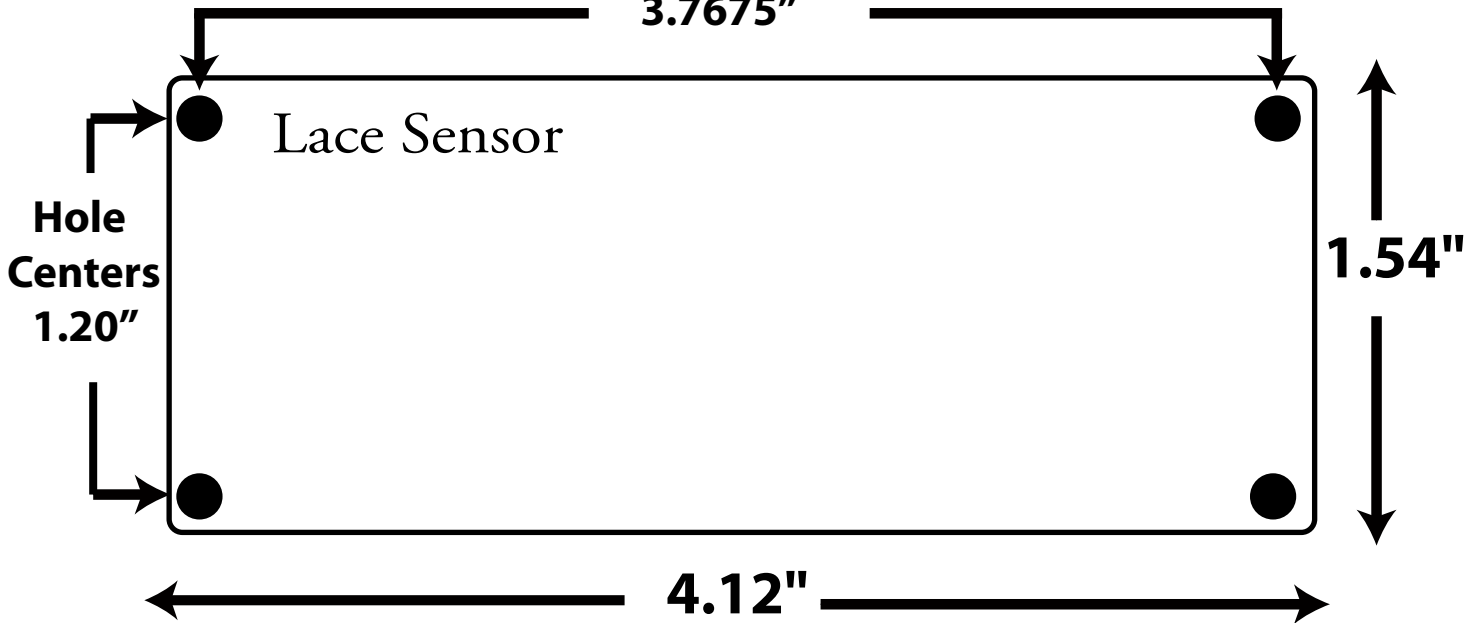

Lace Ultra-Slim Acoustic Bass Size Specs

Hole Centers

3.7675"

Property of Lace Music Products
©2015 All Rights Reserved